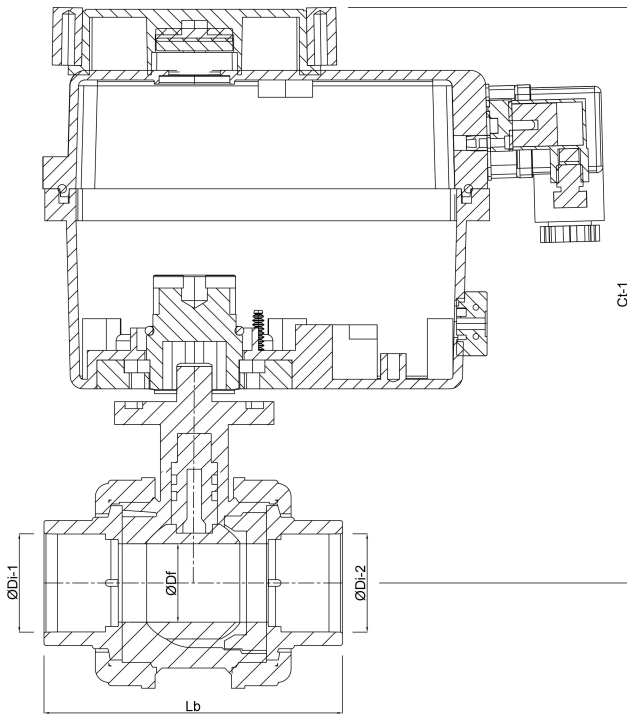

**Profec Ball valve PVC-U 63 mm
glue socket 16bar 24-
240VAC/VDC grey type Safe
600 with Actuator J4C S20
(7018923)**

TECHNICAL SPECIFICATIONS

Colour	grey
Type	Safe 600 with Actuator J4C S20
Material	PVC-U
Operation	actuator
Housing construction	3-part
Switching time	15 sec.
Material housing	PVC-U
Material seal	hytrel/EPDM
Connection	glue socket
Voltage	24-240VAC/VDC
Max. temperature	60 °C
Maximum ambient temperature -10 - +60 °C	
Pressure	16 bar
Size	63 mm

DIMENSIONS

Ct-1	266.5 mm
------	----------

Lb 190 mm

ØDf 50 mm

ØDi-1 63 mm

ØDi-2 63 mm

PRODUCT INFORMATION

Connection according to DIN 43650