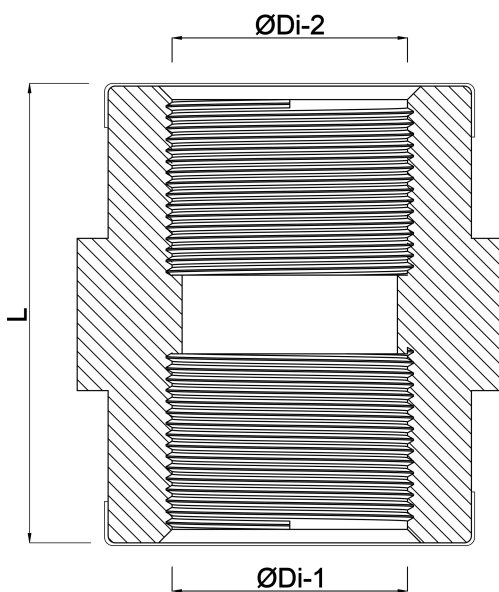

# Socket PP 1/2" female thread 10bar beige (0330415)

# TECHNICAL SPECIFICATIONS

Colour	beige
Material	PP
Connection	female thread
Pressure	10 bar
Size	1/2"

## DIMENSIONS

L	35 mm
ØDi-1	1/2 "
ØDi-2	1/2 "

**Last modified date: 13/03/2026**

Bosta UK Ltd.  
Reflection House  
Olding Road  
Bury St. Edmunds  
Suffolk  
IP33 3TA  
T +44 (0) 1284 716580  
E [enquiries@bosta.co.uk](mailto:enquiries@bosta.co.uk)  
<http://www.bosta.com>