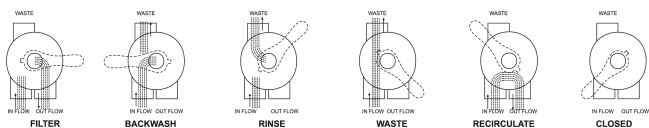

Pentair Multiport valve 1 1/2" female thread black for triton side mount filter type 6-way valve + piping kit (0892804)

TECHNICAL SPECIFICATIONS

Colour	black
Type	6-way valve + piping kit
Feature	for triton side mount filter
Connection	female thread
Max. temp.	50 °C
Size	1 1/2"