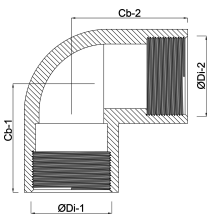

Profec Nr. 90 Elbow 90° brass
4" female thread 10bar
(0710268)

TECHNICAL SPECIFICATIONS

Material	brass
Connection	female thread
Fitting nr.	Nr. 90
Size	4"
Max. temperature	80 °C
Pressure	10 bar
Max. temp.	80 °C

DIMENSIONS

Cb-1	91 mm
Cb-2	91 mm
ØDi-1	4 "
ØDi-2	4 "
β	90 °

Last modified date: 13/03/2026

Bosta UK Ltd.
Reflection House
Olding Road
Bury St. Edmunds
Suffolk
IP33 3TA
T +44 (0) 1284 716580
E enquiries@bosta.co.uk
<http://www.bosta.com>