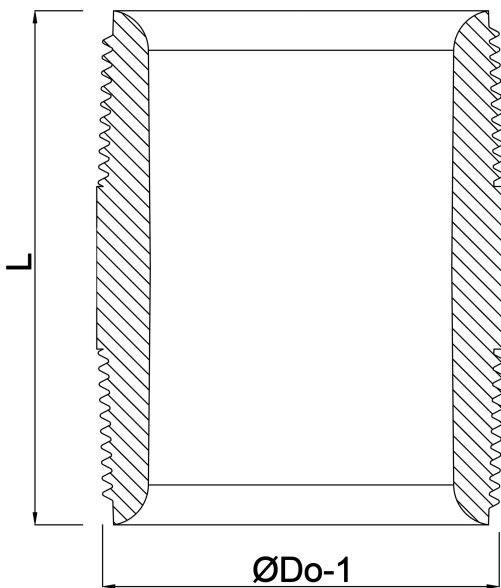

**Profec Threaded end brass 3/4"
male thread 40bar 1000 mm
(0710616)**

TECHNICAL SPECIFICATIONS

Material	brass
Connection	male thread
Pressure	40 bar
Size	3/4"
Length	1000 mm

DIMENSIONS

F-1	1000 mm
L	1000 mm
ØDo-1	3/4 "