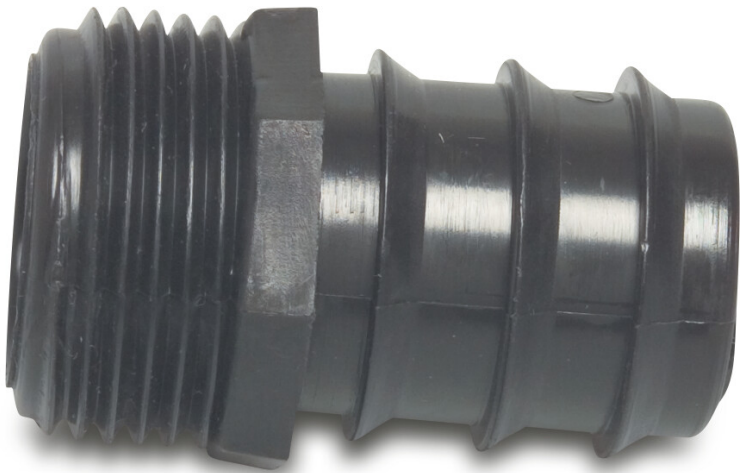

**Barbed adaptor PP 3" x 90 mm
male thread x barbed 4bar
black (7038166)**

TECHNICAL SPECIFICATIONS

Colour	black
Material	PP
Connection	male thread x barbed
Pressure	4 bar
Size	3" x 90 mm

PRODUCT INFORMATION

All diameters correspond to the outside diameter of PE pipes. Applicable for PE40 pipe only.

Last modified date: 27/05/2026

Bosta UK Ltd.
Reflection House
Olding Road
Bury St. Edmunds
Suffolk
IP33 3TA
T +44 (0) 1284 716580
E enquiries@bosta.co.uk
<http://www.bosta.com>