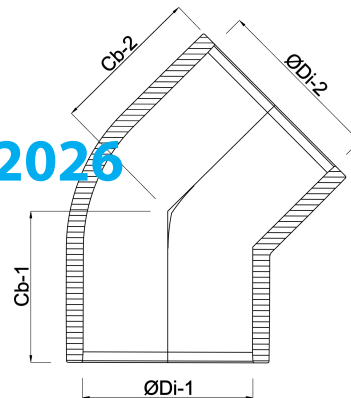

TECHNICAL SPECIFICATIONS

Colour	grey
Material	PVC-U
Size	75 mm
Connection	glue socket
Pressure	16 bar

DIMENSIONS

Cb-1	62 mm
Cb-2	62 mm
ØDi-1	75 mm
ØDi-2	75 mm
β	45 °

Last modified date: 14/03/2026

Bosta UK Ltd.
Reflection House
Olding Road