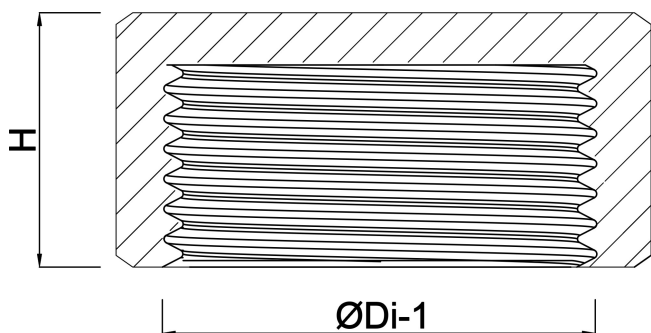

**Profec Nr. 300 Cap stainless  
steel 316 1" female thread  
16bar type octagon (0080705)**

# TECHNICAL SPECIFICATIONS

Material stainless steel 316

Connection female thread

Fitting nr. Nr. 300

Pressure 16 bar

Max. temp. 100 °C

Type octagon

Size 1"

## DIMENSIONS

H 23 mm

K-1 37.3 mm

ØDi-1 1 "

**Last modified date: 13/03/2026**

Bosta UK Ltd.  
Reflection House  
Olding Road  
Bury St. Edmunds  
Suffolk  
IP33 3TA  
T +44 (0) 1284 716580  
E [enquiries@bosta.co.uk](mailto:enquiries@bosta.co.uk)  
<http://www.bosta.com>