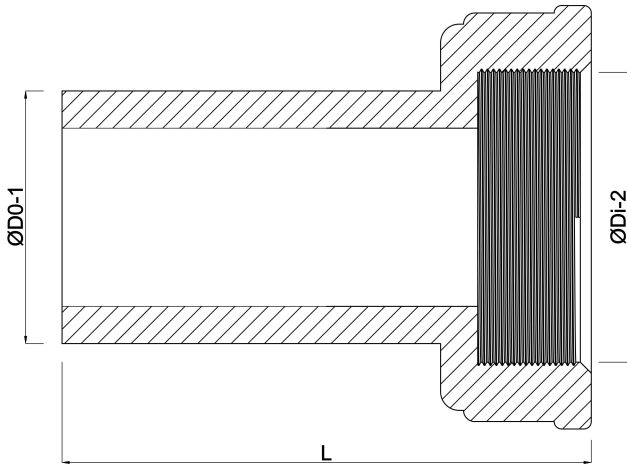

**VDL 2/3 union coupler PVC-U
40 mm x 1 1/2" spigot x female
threaded nut 16bar grey
(0100926)**

V-L Van de Lande

TECHNICAL SPECIFICATIONS

Colour	grey
Material	PVC-U
Material seal	EPDM
Connection	spigot x female threaded nut
Size	40 mm x 1 1/2"
Pressure	16 bar

DIMENSIONS

L	91 mm
Lb	77 mm
Mold	hand formed
ØDi-2	1 1/2 "
ØDo-1	40 mm

Last modified date: 22/05/2026

Bosta UK Ltd.
Reflection House
Olding Road
Bury St. Edmunds
Suffolk
IP33 3TA
T +44 (0) 1284 716580
E enquiries@bosta.co.uk
<http://www.bosta.com>