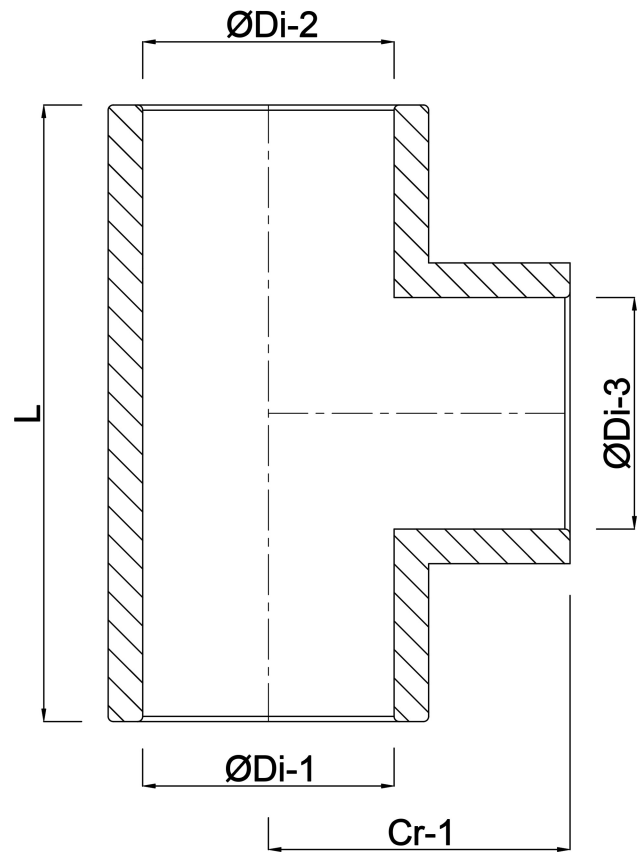

Last modified date: 22/05/2026

Bosta UK Ltd.
Reflection House
Olding Road
Bury St. Edmunds
Suffolk
IP33 3TA
T +44 (0) 1284 716580
E enquiries@bosta.co.uk
<http://www.bosta.com>