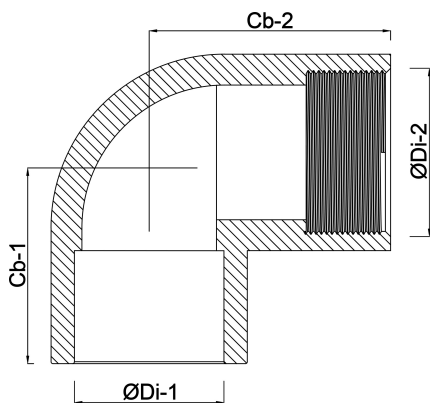

**VDL Adaptor elbow 90° PVC-U
40 mm x 1 1/4" glue socket x
female thread 10bar grey
(7002628)**

V-L Van de Lande

TECHNICAL SPECIFICATIONS

Colour	grey
Material	PVC-U
Pressure	10 bar
Size	40 mm x 1 1/4"
Connection	glue socket x female thread

DIMENSIONS

Cb-1	49 mm
Cb-2	49 mm
F-1	23 mm
ØDi-1	40 mm
ØDi-2	1 1/4 "

Last modified date: 14/03/2026

Bosta UK Ltd.
Reflection House
Olding Road
Bury St. Edmunds
Suffolk
IP33 3TA
T +44 (0) 1284 716580
E enquiries@bosta.co.uk
<http://www.bosta.com>