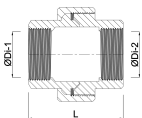

**Profec Nr. 330 Union coupler
stainless steel 316 1" female
thread 10bar type flat
(0080933)**

TECHNICAL SPECIFICATIONS

Type	flat
Material	stainless steel 316
Material seal	teflon
Connection	female thread
Fitting nr.	Nr. 330
Pressure	10 bar
Size	1"
Length	49 mm
Outer ø	50 mm

DIMENSIONS

L	47 mm
ØDi-1	1 "
ØDi-2	1 "
Kn	52 mm

Last modified date: 09/10/2025

Bosta UK Ltd.
Reflection House
Olding Road
Bury St. Edmunds
Suffolk
IP33 3TA
T +44 (0) 1284 716580
E enquiries@bosta.co.uk
<http://www.bosta.com>