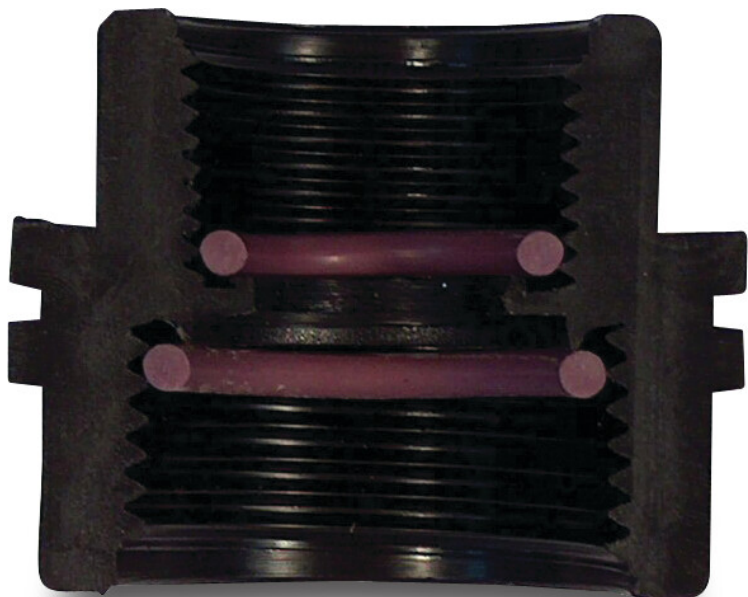

Tavlit Reducing coupler PP 1 1/2" x 1" female thread 10bar black type Self Seal (7033597)

TECHNICAL SPECIFICATIONS

Colour	black
Type	Self Seal
Material	PP
Material seal	EPDM
Connection	female thread
Pressure	10 bar
Size	1 1/2" x 1"
Length	48 mm
Outer ø	61 mm