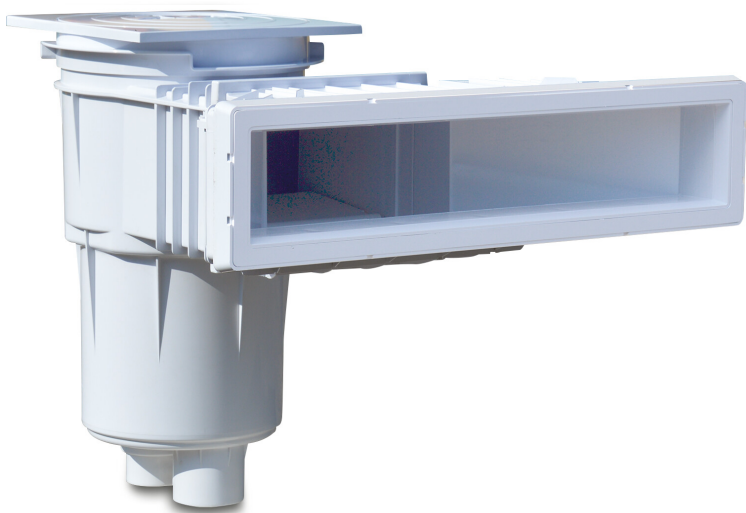

**Hayward High waterline
skimmer wide ABS 2" female
thread white Mirror type with
brass M6 thread (7018911)**

 **HAYWARD®**

TECHNICAL SPECIFICATIONS

Type with brass M6 thread

Material ABS/stainless steel

Suitable for liner pools

Connection female thread

Colour white

Model Mirror

Size 2"

DIMENSIONS

A 634 mm

B 483.8 mm

C 539.1 mm