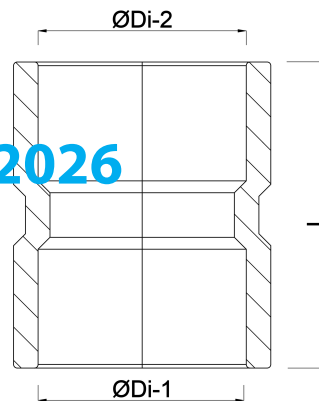

VDL Socket PVC-U 25 mm glue socket 16bar grey KIWA (7002905)

V-L Van de Lande

TECHNICAL SPECIFICATIONS

Colour	grey
Material	PVC-U
Approval	KIWA
Connection	glue socket
Size	25 mm
Pressure	16 bar

DIMENSIONS

L	41 mm
T	3 mm
ØDi-1	25 mm
ØDi-2	25 mm

Last modified date: 14/03/2026

Bosta UK Ltd.
Reflection House
Olding Road

Bury St. Edmunds
Suffolk
IP33 3TA
T +44 (0) 1284 716580
E enquiries@bosta.co.uk
<http://www.bosta.com>