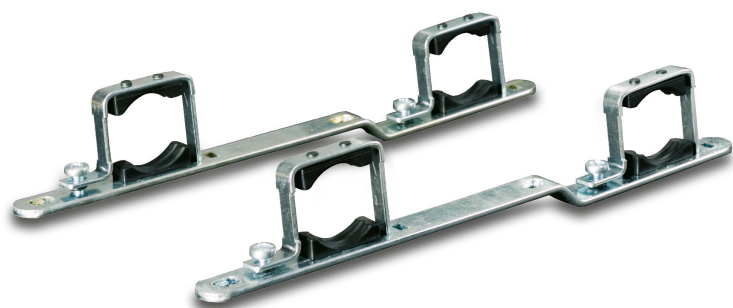

Manifold bracket steel galvanised type double (0702770)

TECHNICAL SPECIFICATIONS

Type	double
------	--------

Material	steel
----------	-------

Surface treatment	galvanised
-------------------	------------