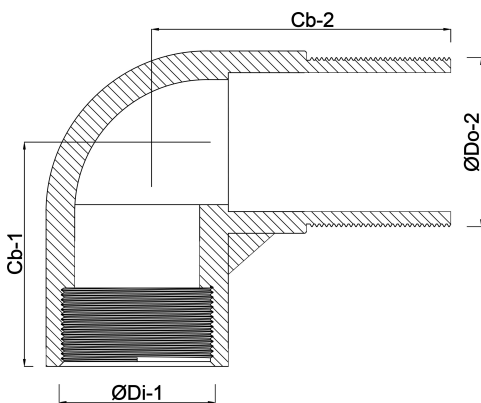

**Profec Nr. 1 Bend 90° brass 2"
female thread x male thread
40bar (0710276)**

TECHNICAL SPECIFICATIONS

Material	brass
Connection	female thread x male thread
Fitting nr.	Nr. 1
Pressure	40 bar
Size	2"

DIMENSIONS

Cb-1	122 mm
Cb-2	82 mm
ØDi-1	2 "
ØDo-2	2 "
β	90 °

Last modified date: 13/03/2026

Bosta UK Ltd.
Reflection House
Olding Road
Bury St. Edmunds
Suffolk
IP33 3TA
T +44 (0) 1284 716580
E enquiries@bosta.co.uk
<http://www.bosta.com>