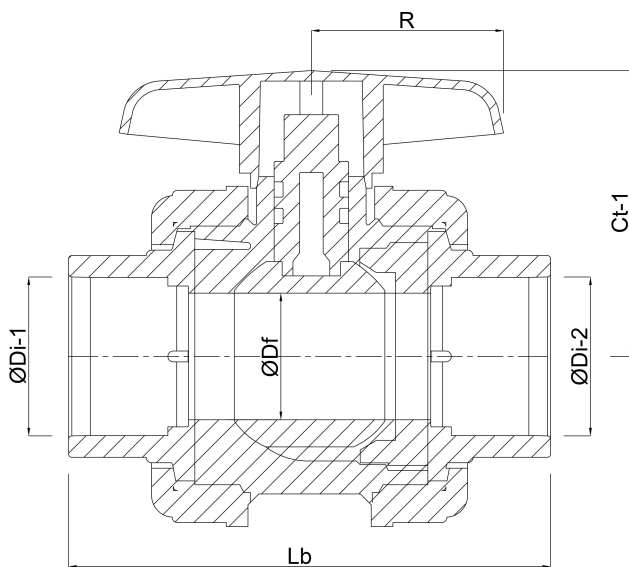

Profec Ball valve PVC-U 3" imperial glue socket 10bar grey type Safe 541 (7036318)

TECHNICAL SPECIFICATIONS

Colour grey

Type Safe 541

Material PVC-U

Operation lever

Colour lever red

Handle material PVC-U

Housing construction 3-part

Ball material PVC-U

Material housing PVC-U

Material seal PE/EPDM

Connection imperial glue socket

Temperature range 10°C - 60°C

Size 3"

Pressure 10 bar

DIMENSIONS

Ct-1 179 mm

Lb 269 mm

R 167 mm

ØDf 79.5 mm

ØDi-1 3 "

ØDi-2 3 "

Last modified date: 27/05/2026