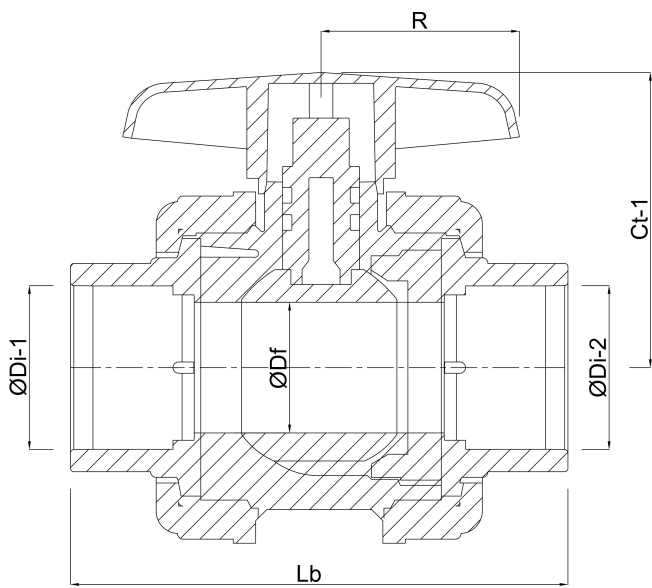

Ball material PVC-U

Material housing PVC-U

Material seal PE/EPDM

Connection imperial glue socket

Temperature range 10°C - 60°C

Size 3"

Pressure 10 bar

## DIMENSIONS

Ct-1 179 mm

Lb 269 mm

R 167 mm

ØDf 79.5 mm

ØDi-1 3 "

ØDi-2 3 "

**Last modified date: 11/03/2026**