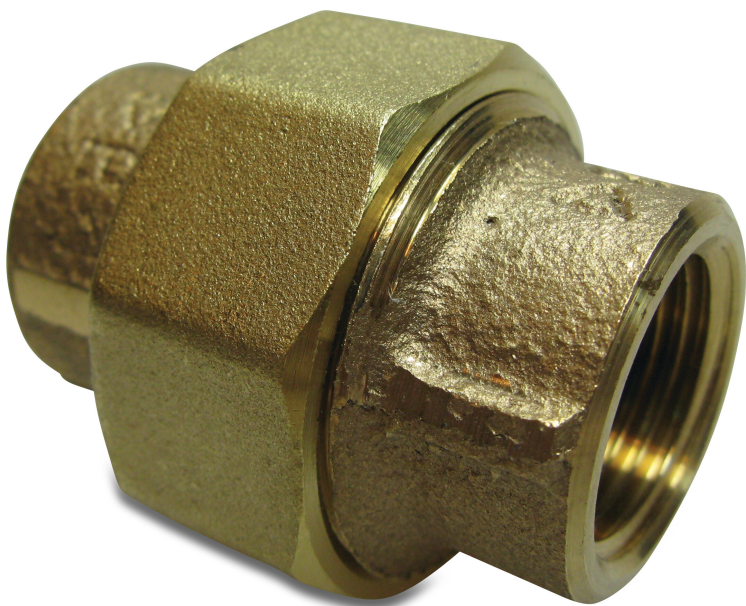

Nr. 340 Union coupler bronze
1" female thread 16bar type
conical (0720548)

TECHNICAL SPECIFICATIONS

Type	conical
Material	bronze
Connection	female thread
Fitting nr.	Nr. 340
Size	1"
Length	57 mm
Pressure	16 bar