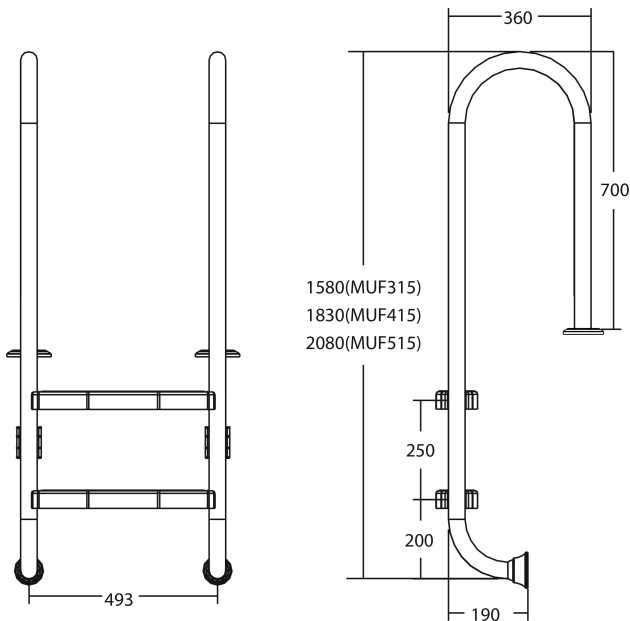

Flotide Pool steps stainless steel 304 type flange small model 3 steps (7026914)

FLOTIDE

TECHNICAL SPECIFICATIONS

Type flange small model

Material stainless steel 304

Number of Steps 3

PRODUCT INFORMATION

Flotide pool ladder (small model) is attached 170mm behind the pool edge. All ladders include an anti-slip pad.