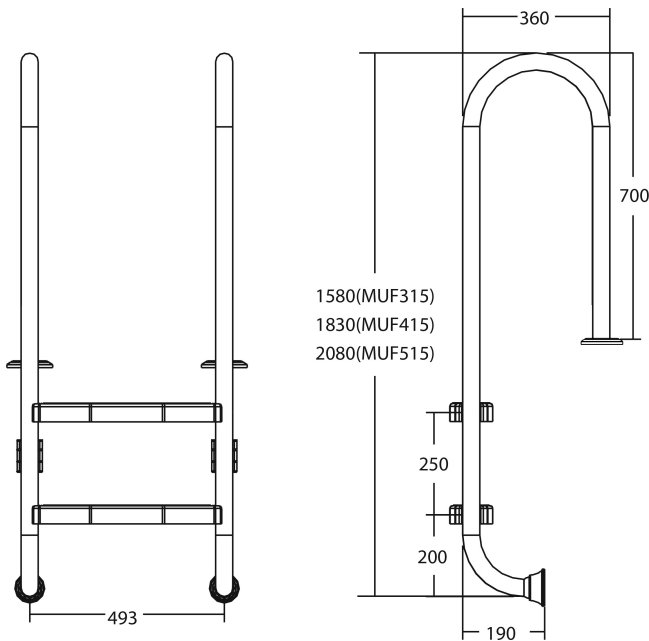

# Flotide Pool steps stainless steel 304 type flange small model 3 steps (7026914)

**FLOTIDE**

# TECHNICAL SPECIFICATIONS

Type flange small model

Material stainless steel 304

Number of Steps 3

## PRODUCT INFORMATION

Flotide pool ladder (small model) is attached 170mm behind the pool edge. All ladders include an anti-slip pad.

**Last modified date: 10/03/2026**

Bosta UK Ltd.  
Reflection House

Olding Road  
Bury St. Edmunds  
Suffolk  
IP33 3TA  
T +44 (0) 1284 716580  
E [enquiries@bosta.co.uk](mailto:enquiries@bosta.co.uk)  
<http://www.bosta.com>