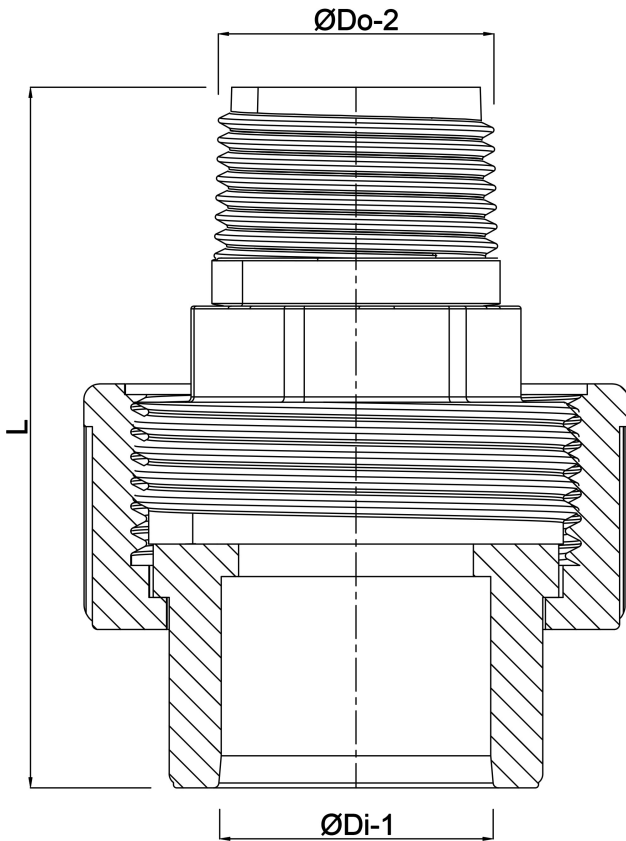

**Profec Union adaptor
PVC/stainless steel 316 75 mm
x 2 1/2" glue socket x male
thread 10bar grey (0102116)**

TECHNICAL SPECIFICATIONS

| | |
|---------------|---------------------------|
| Colour | grey |
| Material | PVC/stainless steel 316 |
| Material seal | EPDM |
| Connection | glue socket x male thread |
| Pressure | 10 bar |
| Size | 75 mm x 2 1/2" |

DIMENSIONS

| | |
|-------|----------|
| L | 128.3 mm |
| ØDi-1 | 75 mm |
| ØDo-2 | 2 1/2 " |

Last modified date: 22/05/2026

Bosta UK Ltd.
Reflection House
Olding Road
Bury St. Edmunds
Suffolk
IP33 3TA
T +44 (0) 1284 716580
E enquiries@bosta.co.uk
<http://www.bosta.com>