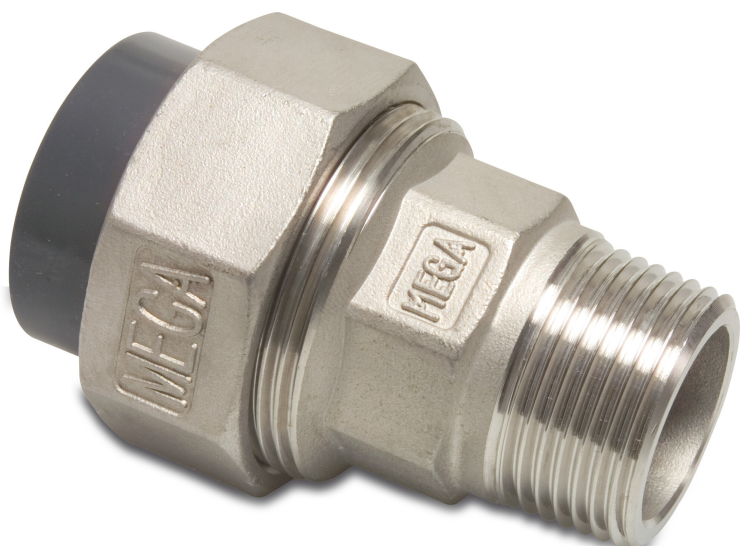

**Profec Union adaptor
PVC/stainless steel 316 75 mm
x 2 1/2" glue socket x male
thread 10bar grey (0102116)**

TECHNICAL SPECIFICATIONS

| | |
|---------------|---------------------------|
| Colour | grey |
| Material | PVC/stainless steel 316 |
| Material seal | EPDM |
| Connection | glue socket x male thread |
| Pressure | 10 bar |
| Size | 75 mm x 2 1/2" |

DIMENSIONS

| | |
|-------|----------|
| L | 128.3 mm |
| ØDi-1 | 75 mm |
| ØDo-2 | 2 1/2 " |

Last modified date: 22/05/2026

Bosta UK Ltd.
Reflection House
Olding Road
Bury St. Edmunds
Suffolk
IP33 3TA
T +44 (0) 1284 716580
E enquiries@bosta.co.uk
<http://www.bosta.com>