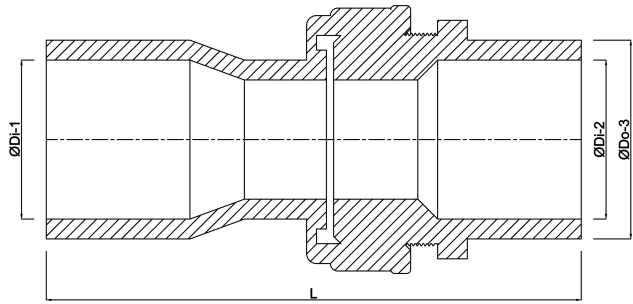

**VDL Union coupler PVC-U 32
mm x 32/40 mm glue socket x
glue socket/glue spigot 7,5bar
grey (0110010)**

V-L Van de Lande

TECHNICAL SPECIFICATIONS

Colour	grey
Material	PVC-U
Material seal	EPDM
Connection	glue socket x glue socket/glue spigot
Pressure	7,5 bar
Size	32 mm x 32/40 mm

DIMENSIONS

L	117 mm
Mold	injection moulded
P-1	32 mm
P-2	22 mm
ØDi-1	32 mm
ØDi-2	32 mm
ØDo-3	40 mm

Last modified date: 22/05/2026

Bosta UK Ltd.
Reflection House
Olding Road
Bury St. Edmunds
Suffolk
IP33 3TA
T +44 (0) 1284 716580
E enquiries@bosta.co.uk
<http://www.bosta.com>