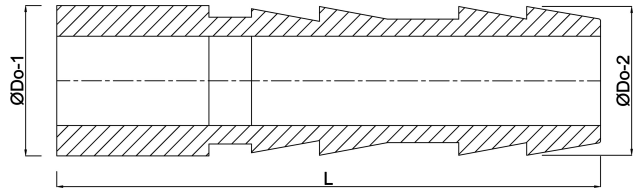

# Profec Hose tail adaptor PVC-U 20 mm spigot x hose tail 10bar grey (0111002)

# TECHNICAL SPECIFICATIONS

Colour	grey
Material	PVC-U
Connection	spigot x hose tail
Pressure	10 bar
Size	20 mm

# DIMENSIONS

L	38 mm
L	86 mm
Lb	86 mm
P-1	16.5 mm
ØDi-1	14 mm
ØDi-2	14 mm
ØDo-1	20 mm
ØDo-2	20 mm

**Last modified date: 23/05/2026**

Bosta UK Ltd.  
Reflection House  
Olding Road  
Bury St. Edmunds  
Suffolk  
IP33 3TA  
T +44 (0) 1284 716580  
E [enquiries@bosta.co.uk](mailto:enquiries@bosta.co.uk)  
<http://www.bosta.com>