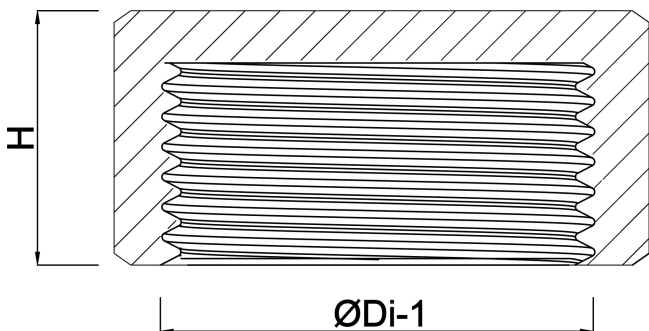

**Profec Nr. 300 Hexagon cap
brass 3/8" female thread 30bar
(0710397)**

TECHNICAL SPECIFICATIONS

Material	brass
Connection	female thread
Fitting nr.	Nr. 300
Max. temp.	120 °C
Size	3/8"
Pressure	30 bar

DIMENSIONS

ØDi-1	3/8 "
F-1	9 mm
K-1	21 mm
H	11.5 mm

Last modified date: 05/10/2025

Bosta UK Ltd.
Reflection House
Olding Road
Bury St. Edmunds
Suffolk
IP33 3TA
T +44 (0) 1284 716580
E enquiries@bosta.co.uk
<http://www.bosta.com>