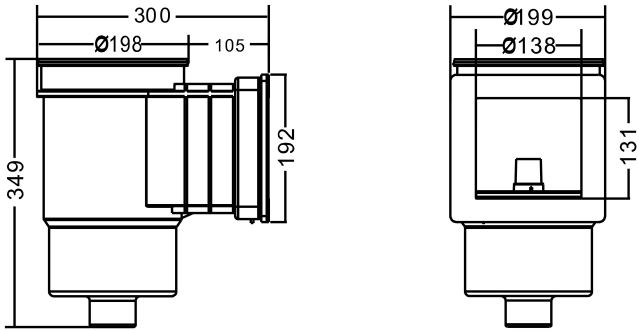

Last modified date: 07/03/2026

Bosta UK Ltd.
Reflection House
Olding Road
Bury St. Edmunds
Suffolk
IP33 3TA
T +44 (0) 1284 716580
E enquiries@bosta.co.uk
<http://www.bosta.com>