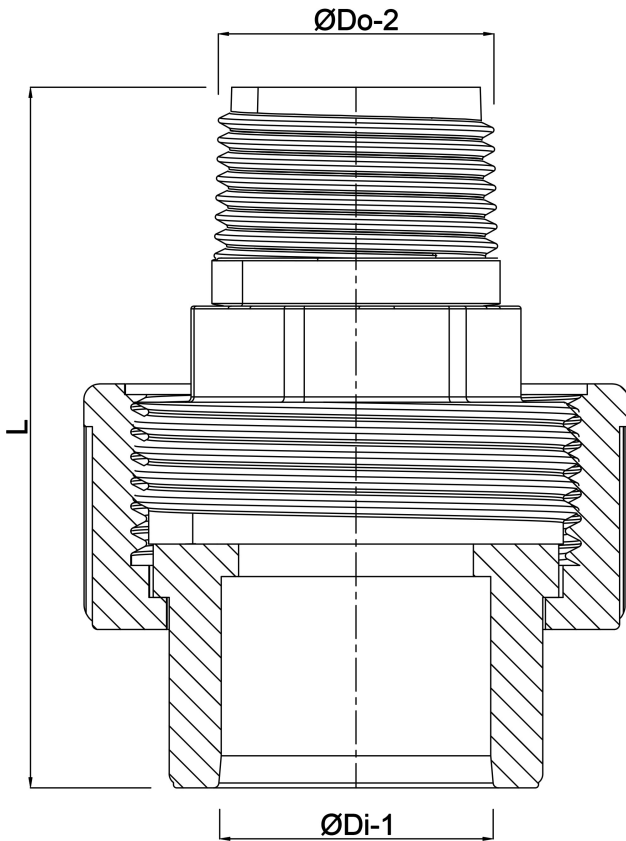

**Profec Union adaptor
PVC/stainless steel 316 40 mm
x 1 1/4" glue socket x male
thread 10bar grey (0102113)**

TECHNICAL SPECIFICATIONS

Colour	grey
Material	PVC/stainless steel 316
Material seal	EPDM
Connection	glue socket x male thread
Pressure	10 bar
Size	40 mm x 1 1/4"

DIMENSIONS

L	88.8 mm
ØDi-1	40 mm
ØDo-2	1 1/4 "

Last modified date: 22/05/2026

Bosta UK Ltd.
Reflection House
Olding Road
Bury St. Edmunds
Suffolk
IP33 3TA
T +44 (0) 1284 716580
E enquiries@bosta.co.uk
<http://www.bosta.com>