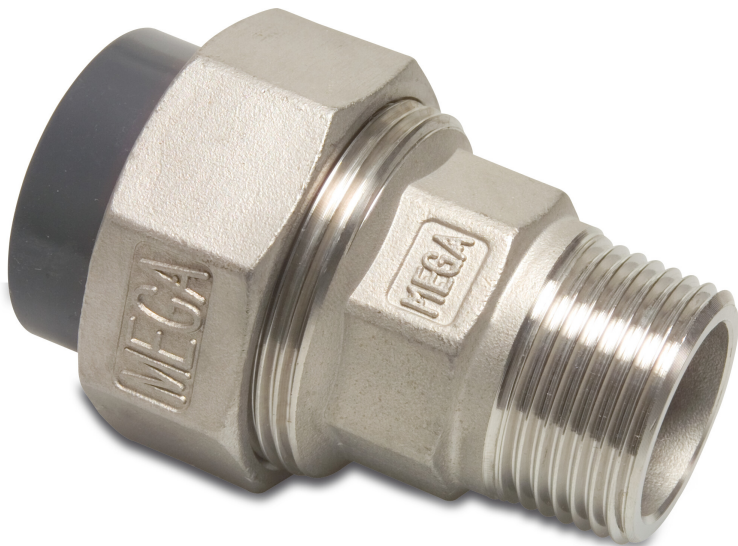

**Profec Union adaptor
PVC/stainless steel 316 40 mm
x 1 1/4" glue socket x male
thread 10bar grey (0102113)**

TECHNICAL SPECIFICATIONS

Colour	grey
Material	PVC/stainless steel 316
Material seal	EPDM
Connection	glue socket x male thread
Pressure	10 bar
Size	40 mm x 1 1/4"

DIMENSIONS

L	88.8 mm
ØDi-1	40 mm
ØDo-2	1 1/4 "

Last modified date: 22/05/2026

Bosta UK Ltd.
Reflection House
Olding Road
Bury St. Edmunds
Suffolk
IP33 3TA
T +44 (0) 1284 716580
E enquiries@bosta.co.uk
<http://www.bosta.com>