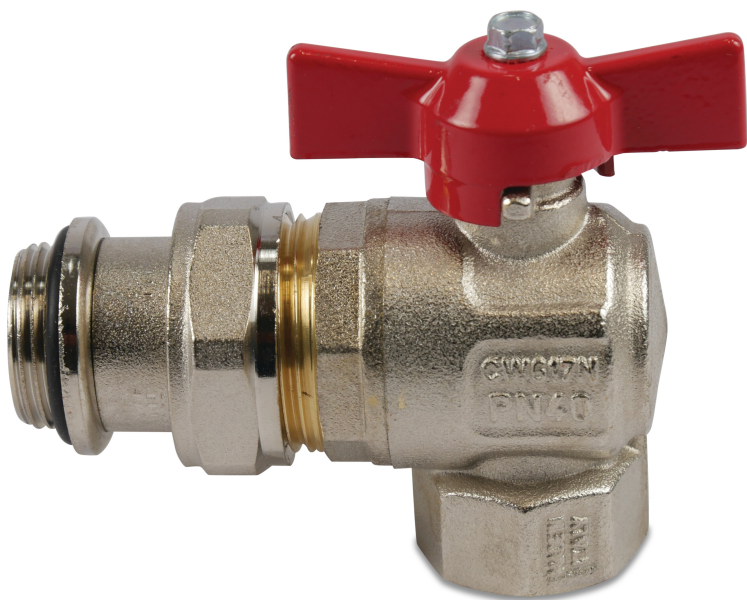

Itap Angle ball valve brass 1" male thread x female thread 40bar type 298S (0400138)

TECHNICAL SPECIFICATIONS

Type	298S
Material	brass
Operation	butterfly handle
Colour lever	red
Connection	male thread x female thread
Pressure	40 bar
Size	1"