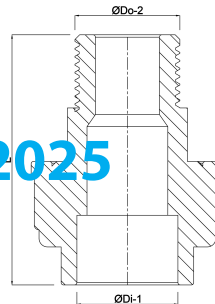

**VDL Union adaptor PVC-U 1
1/2" x 50 mm male thread x
glue socket 16bar grey
(7010922)**

VL Van de Lande

TECHNICAL SPECIFICATIONS

Colour	grey
Material	PVC-U
Material seal	EPDM
Connection	male thread x glue socket
Size	1 1/2" x 50 mm
Pressure	16 bar

DIMENSIONS

L	97 mm
ØDi-1	50 mm
ØDo-2	1 1/2 "
F-2	23 mm
Hi-1	31 mm

Last modified date: 05/10/2025

Bosta UK Ltd.
Reflection House
Olding Road
Bury St. Edmunds
Suffolk
IP33 3TA
T +44 (0) 1284 716580
E enquiries@bosta.co.uk
<http://www.bosta.com>