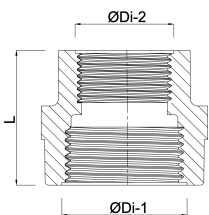

**Profec Nr. 240 Reducer socket
brass 3/8" x 1/4" female thread
30bar (0710315)**

TECHNICAL SPECIFICATIONS

Material	brass
Connection	female thread
Fitting nr.	Nr. 240
Size	3/8" x 1/4"
Max. temperature	120 °C
Pressure	30 bar
Max. temp.	120 °C

DIMENSIONS

F-1	13 mm
F-2	11.5 mm
L	24.5 mm
ØDi-1	3/8 "
ØDi-2	1/4 "

Last modified date: 13/03/2026

Bosta UK Ltd.
Reflection House
Olding Road
Bury St. Edmunds
Suffolk
IP33 3TA
T +44 (0) 1284 716580
E enquiries@bosta.co.uk
<http://www.bosta.com>