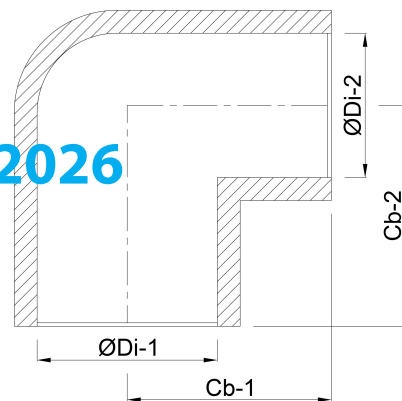

TECHNICAL SPECIFICATIONS

Colour	grey
Material	PVC-U
Connection	glue socket
Size	225 mm
Pressure	10 bar

DIMENSIONS

Cb-1	233 mm
Cb-2	233 mm
ØDi-1	225 mm
ØDi-2	225 mm
β	90 °

Last modified date: 13/03/2026

Bosta UK Ltd.
Reflection House
Olding Road