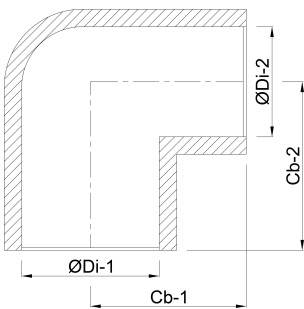

Elbow 90° PVC-U 110 mm glue socket 16bar grey (0160114)

TECHNICAL SPECIFICATIONS

Colour grey

Material PVC-U

Connection glue socket

Size 110 mm

Pressure 16 bar

DIMENSIONS

Cb-1 117 mm

Cb-2 117 mm

Mold injection moulded

\varnothing Di-1 110 mm

\varnothing Di-2 110 mm

β 90°

Last modified date: 13/03/2026

Bosta UK Ltd.
Reflection House
Olding Road
Bury St. Edmunds
Suffolk
IP33 3TA
T +44 (0) 1284 716580
E enquiries@bosta.co.uk
<http://www.bosta.com>