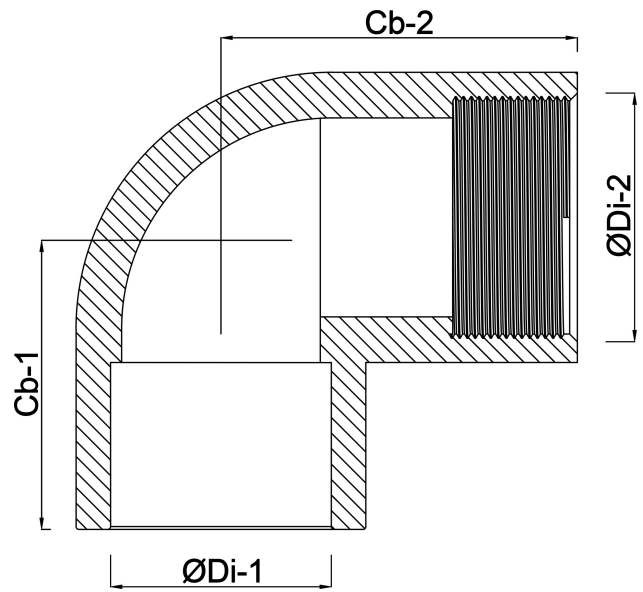

Profec Adaptor elbow 90° PVC-U 90 mm x 3" glue socket x female thread 10bar grey
(0110174)

TECHNICAL SPECIFICATIONS

Colour	grey
Material	PVC-U
Connection	glue socket x female thread
Pressure	10 bar
Size	90 mm x 3"

DIMENSIONS

Cb-1	97 mm
Cb-2	97 mm
ØDi-1	3 "
ØDi-2	90 mm

Last modified date: 22/05/2026

Bosta UK Ltd.
Reflection House
Olding Road
Bury St. Edmunds
Suffolk
IP33 3TA
T +44 (0) 1284 716580
E enquiries@bosta.co.uk
<http://www.bosta.com>