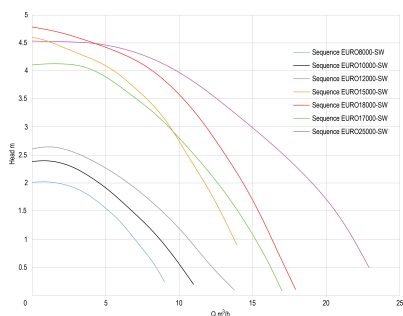

TECHNICAL SPECIFICATIONS

Colour black/white

Material PP

Connection female thread

Voltage 230VAC

Type Sequence EURO8000-SW

Size DN50 x 2" x DN50 x 2"

Length 322,58 mm

Width 200,66 mm

Power 0.25 kW

Height 177.8 mm

Max flow rate 4.08 m³/h

Press 2 "

Suction 2 "