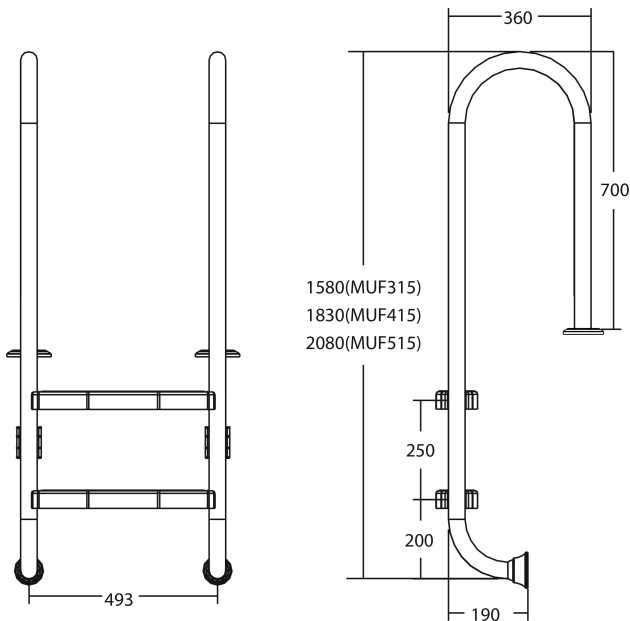

Flotide Pool steps stainless steel 304 type flange small model 4 steps (7026915)

FLOTIDE

TECHNICAL SPECIFICATIONS

Type flange small model

Material stainless steel 304

Number of Steps 4

PRODUCT INFORMATION

Flotide pool ladder (small model) is attached 170mm behind the pool edge. All ladders include an anti-slip pad.