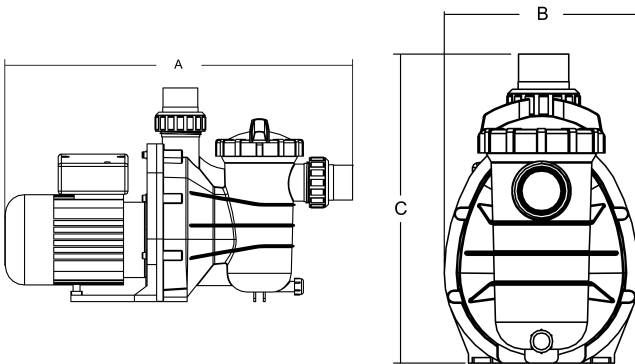

**Flotide Pool pump 50 mm / 1
1/2" metric/imperial glue
socket 2A 230VAC black type
SS 033 UK plug with RCD plug
(7030253)**

FLOTIDE

TECHNICAL SPECIFICATIONS

Colour	black
Shaft	stainless steel 316
Material seal	stainless steel 316
Connection	metric/imperial glue socket
Type	UK plug
Voltage	230VAC
Max. temperature	40 °C
Width	211 mm
Height	340 mm
Frequency	50 Hz
IP value	IPX5
Type	SS 033
Capacity	10,4 m ³ /h
Output Power	0,33 HP
Size	50 mm / 1 1/2"
Length	507 mm
Weight	6.5 kg

Power 0.43 kW

MWC 4

Ampere 2 A

Noise level 55 dB

BEP Capacity 8.7

BEP Head 3.5

DIMENSIONS

A 507 mm

B 211 mm

C 340 mm

PRODUCT INFORMATION

This pump is designed for medium sized domestic swimming pools. Low energy consumption, quiet running.

Features:

- Connection: metric / imperial glue socket
- Transparent lid for easy checking
- NSK bearing
- Insulation: Class B
- IP55 protection
- Built in thermal protection
- Supplied including metric & imperial unions
- Supplied with RCD differential plug
- UK 3-pin plug included