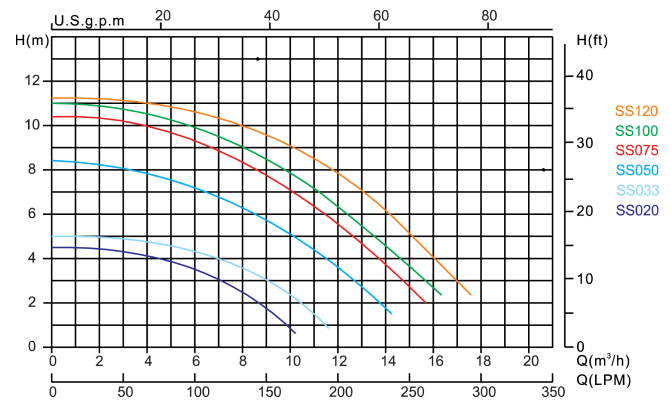

**Flotide Pool pump 50 mm / 1
1/2" metric/imperial glue
socket 2A 230VAC black type
SS 033 UK plug with RCD plug
(7030253)**

FLOTIDE

TECHNICAL SPECIFICATIONS

Colour	black
Shaft	stainless steel 316
Material seal	stainless steel 316
Connection	metric/imperial glue socket
Type	UK plug
Voltage	230VAC
Max. temperature	40 °C
Width	211 mm
Height	340 mm
Frequency	50 Hz
IP value	IPX5
Type	SS 033
Capacity	10,4 m ³ /h
Output Power	0,33 HP
Size	50 mm / 1 1/2"
Length	507 mm
Weight	6.5 kg

Power 0.43 kW

MWC 4

Ampere 2 A

Noise level 55 dB

BEP Capacity 8.7

BEP Head 3.5

DIMENSIONS

A 507 mm

B 211 mm

C 340 mm

PRODUCT INFORMATION

This pump is designed for medium sized domestic swimming pools. Low energy consumption, quiet running.

Features:

- Connection: metric / imperial glue socket
- Transparent lid for easy checking
- NSK bearing
- Insulation: Class B
- IP55 protection
- Built in thermal protection
- Supplied including metric & imperial unions
- Supplied with RCD differential plug
- UK 3-pin plug included