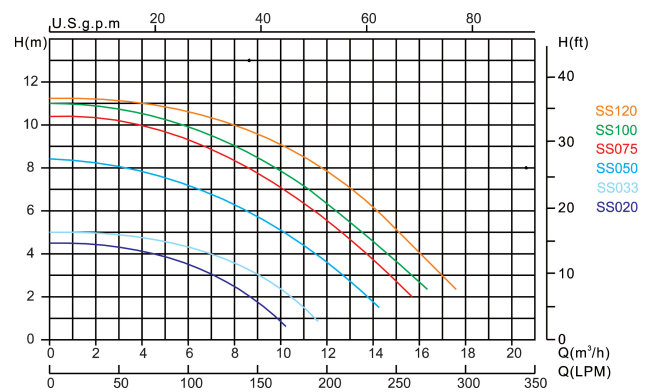

**Flotide Pool pump 50 mm / 1
1/2" metric/imperial glue
socket 2A 230VAC black type
SS 033 UK plug with RCD plug
(7030253)**

FLOTIDE

TECHNICAL SPECIFICATIONS

Colour	black
Shaft	stainless steel 316
Material seal	stainless steel 316
Connection	metric/imperial glue socket
Type	UK plug
Voltage	230VAC
Max. temperature	40 °C
Width	211 mm
Height	340 mm
Frequency	50 Hz
IP value	IPX5
Type	SS 033
Capacity	10,4 m ³ /h
Output Power	0,33 HP
Max. head	4 m
Size	50 mm / 1 1/2"
Length	507 mm

Weight 6.5 kg

Power 0.43 kW

Ampere 2 A

Noise level 55 dB

BEP Capacity 8.7

BEP Head 3.5

DIMENSIONS

A 507 mm

B 211 mm

C 340 mm

PRODUCT INFORMATION

This pump is designed for medium sized domestic swimming pools. Low energy consumption, quiet running.

Features:

- Connection: metric / imperial glue socket
- Transparent lid for easy checking
- NSK bearing
- Insulation: Class B
- IP55 protection
- Built in thermal protection
- Supplied including metric & imperial unions
- Supplied with RCD differential plug
- UK 3-pin plug included