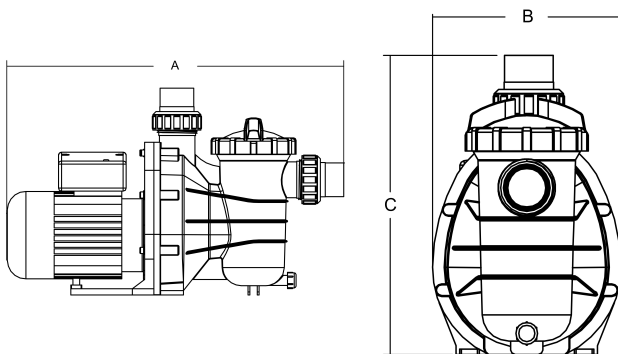

**Flotide Pool pump 50 mm / 1
1/2" metric/imperial glue
socket 2A 230VAC black type
SS 033 UK plug with RCD plug
(7030253)**

FLOTIDE

TECHNICAL SPECIFICATIONS

Colour	black
Shaft	stainless steel 316
Material seal	stainless steel 316
Connection	metric/imperial glue socket
Type	UK plug
Voltage	230VAC
Max. temperature	40 °C
Width	211 mm
Height	340 mm
Frequency	50 Hz
IP value	IPX5
Type	SS 033
Capacity	10,4 m ³ /h
Output Power	0,33 HP
Max. head	4 m
Size	50 mm / 1 1/2"
Length	507 mm

Weight 6.5 kg

Power 0.43 kW

Ampere 2 A

Noise level 55 dB

BEP Capacity 8.7

BEP Head 3.5

DIMENSIONS

A 507 mm

B 211 mm

C 340 mm

PRODUCT INFORMATION

This pump is designed for medium sized domestic swimming pools. Low energy consumption, quiet running.

Features:

- Connection: metric / imperial glue socket
- Transparent lid for easy checking
- NSK bearing
- Insulation: Class B
- IP55 protection
- Built in thermal protection
- Supplied including metric & imperial unions
- Supplied with RCD differential plug
- UK 3-pin plug included