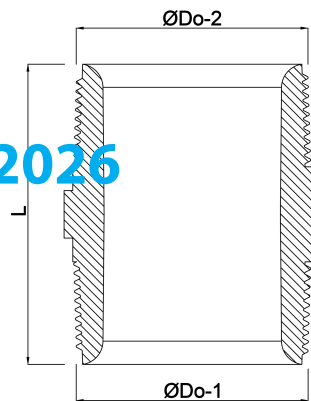

# VDL Nipple PVC-U 1 1/2" male thread 16bar grey (7002790)

**VL** Van de Lande

# TECHNICAL SPECIFICATIONS

Colour	grey
Material	PVC-U
Pressure	16 bar
Size	1 1/2"
Connection	male thread

## DIMENSIONS

F-1	23 mm
F-2	23 mm
L	57 mm
ØDo-1	1 1/2 "
ØDo-2	1 1/2 "

**Last modified date: 14/03/2026**

Bosta UK Ltd.  
Reflection House  
Olding Road

Bury St. Edmunds  
Suffolk  
IP33 3TA  
T +44 (0) 1284 716580  
E [enquiries@bosta.co.uk](mailto:enquiries@bosta.co.uk)  
<http://www.bosta.com>