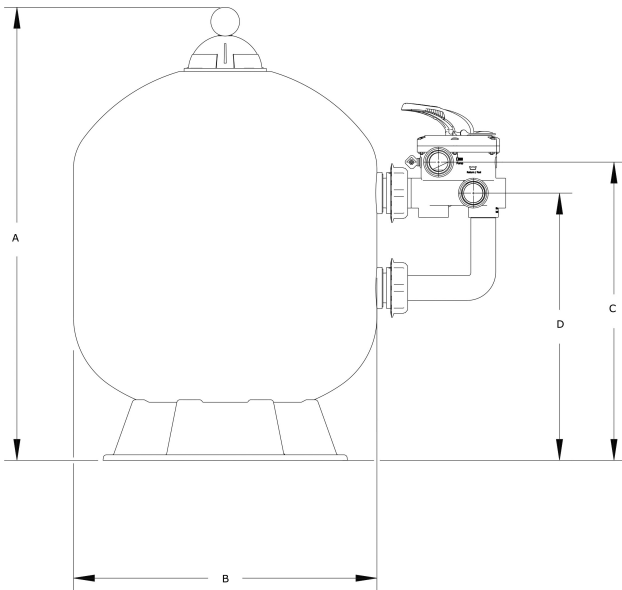

Sand filter PP 1 1/2" female thread 3,75bar beige type S620 (7043243)

TECHNICAL SPECIFICATIONS

Colour	beige
Material	PP
Connection	female thread
Pressure	3,75 bar
Max. temp.	40 °C
Type	S620
Capacity	14 m ³ /h
Size	1 1/2"
Diameter	620 mm
Weight	14 kg
Sand	150 kg
Filter area	0.29 m ²
Max. pool vol.	70 m ³

DIMENSIONS

A	830 mm
B	24.5 "

B 25 " inch

B 620 mm

C 449 mm

D 299 mm

PRODUCT INFORMATION

Features:

- High quality PP filter tank
- Extremely high maximum working pressure up to 3,75 bar
- 6-way valve included

Last modified date: 27/05/2026

Bosta UK Ltd.
Reflection House
Olding Road

Bury St. Edmunds
Suffolk
IP33 3TA
T +44 (0) 1284 716580
E enquiries@bosta.co.uk
<http://www.bosta.com>