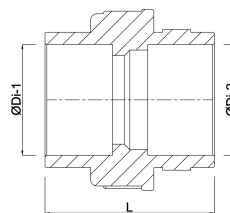

VDL Union coupler PVC-U 32 mm glue socket 16bar grey type B (7018202)

VDL Van de Lande

TECHNICAL SPECIFICATIONS

Colour grey

Type B

Material PVC-U

Material seal EPDM

Connection glue socket

Pressure 16 bar

Size 32 mm

DIMENSIONS

L 58 mm

P-1 22 mm

P-2 22 mm

ØDi-1 25 mm

ØDi-2 25 mm