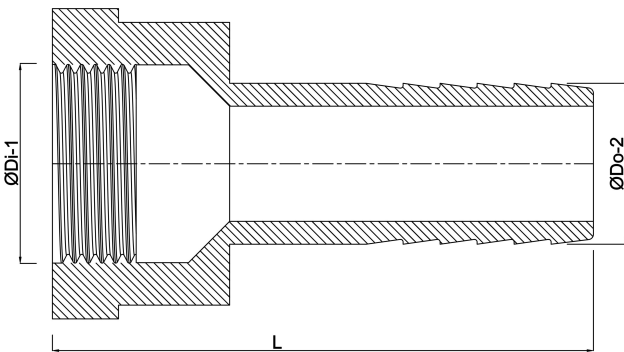

**Profec Barbed adaptor  
stainless steel 316 1/2" x 13  
mm female thread x hose tail  
10bar (7043864)**

# TECHNICAL SPECIFICATIONS

Material stainless steel 316

Connection female thread x hose tail

Pressure 10 bar

Size 1/2" x 13 mm

Spanner 27

## DIMENSIONS

L 62 mm

ØDi-1 1/2 "

ØDo-2 13 mm

Last modified date: 27/05/2026

Bosta UK Ltd.  
Reflection House  
Olding Road  
Bury St. Edmunds  
Suffolk  
IP33 3TA  
T +44 (0) 1284 716580  
E [enquiries@bosta.co.uk](mailto:enquiries@bosta.co.uk)  
<http://www.bosta.com>