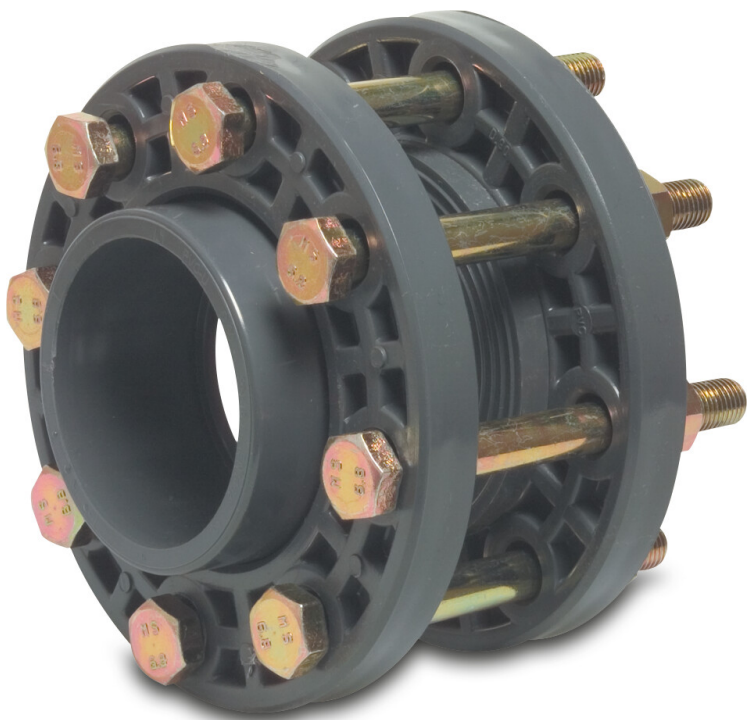

# Profec Flange set PVC-U 200 mm glue socket 6bar DN175 grey PN6 (0101468)

# TECHNICAL SPECIFICATIONS

Colour	grey
Material	PVC-U
Material bolts	steel
Connection	glue socket
Size	200 mm
Bolt	M20 x 180
Packaging	1 pcs
DN	175
Flange	PN6
Weight	9.5 kg
Pressure	6 bar
PCD	270 mm
Holes	8

## PRODUCT INFORMATION

2 flange rings & 2 flange adaptors complete with nuts bolts & washers.

**Last modified date: 22/05/2026**

Bosta UK Ltd.  
Reflection House  
Olding Road  
Bury St. Edmunds  
Suffolk  
IP33 3TA  
T +44 (0) 1284 716580  
E [enquiries@bosta.co.uk](mailto:enquiries@bosta.co.uk)  
<http://www.bosta.com>