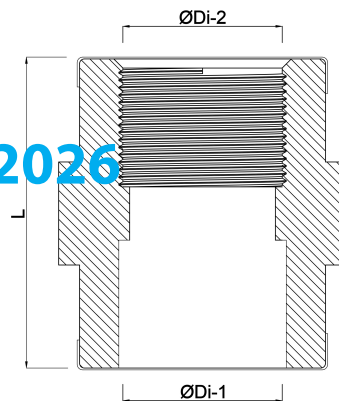

**VDL Adaptor socket PVC-U 50
mm x 1 1/4" glue socket x
female thread 16bar grey
(0110825)**

V-L Van de Lande

TECHNICAL SPECIFICATIONS

Colour	grey
Material	PVC-U
Size	50 mm x 1 1/4"
Connection	glue socket x female thread
Pressure	16 bar

DIMENSIONS

F-1	23 mm
F-2	23 mm
L	58 mm
ØDi-1	50 mm
ØDi-2	1 1/4 "

Last modified date: 14/03/2026

Bosta UK Ltd.
Reflection House
Olding Road

Bury St. Edmunds
Suffolk
IP33 3TA
T +44 (0) 1284 716580
E enquiries@bosta.co.uk
<http://www.bosta.com>