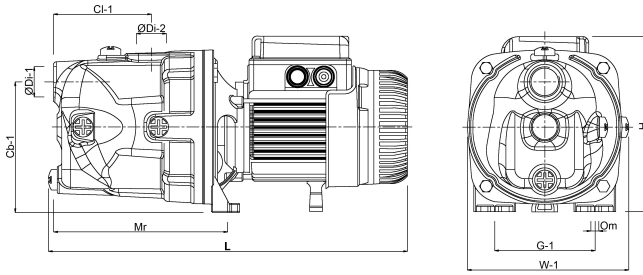

# TECHNICAL SPECIFICATIONS

Colour	green
Material	cast iron
Pump body	cast iron
Material impeller 1	technopolymer
Model	self priming
Connection	female thread
Voltage	230VAC
Max. temperature	35 °C
Minimum medium temperature (continuous)	0 °C
Press	1 "
Maximum ambient temperature	40 °C
Suction	1 "
BEP Head	54
Type	Gardenjet 132 M
Max. head	48,3 m
Size	1"

## DIMENSIONS

Cb-1	144 mm
------	--------

Cl-1	127 mm
------	--------

G-1	111 mm
-----	--------

H	268 mm
---	--------

H	268 mm
---	--------

L	429 mm
---	--------

L	429 mm
---	--------

Mr	192 mm
----	--------

O	9 mm
---	------

W	178 mm
---	--------

W-1	178 mm
-----	--------

ØDi-1	1 "
-------	-----

ØDi-2	1 "
-------	-----