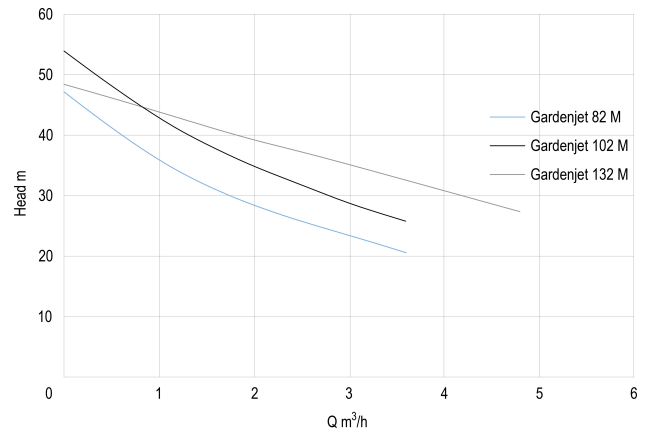

PRODUCT INFORMATION

Pump will be supplied with cable and DIN plug.

Last modified date: 27/05/2026

Bosta UK Ltd.
Reflection House
Olding Road
Bury St. Edmunds
Suffolk
IP33 3TA
T +44 (0) 1284 716580
E enquiries@bosta.co.uk
<http://www.bosta.com>