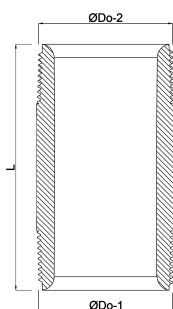

**Profec Nr. 23 Pipe nipple brass
1/2" male thread 40bar 60 mm
(0701812)**

TECHNICAL SPECIFICATIONS

Material	brass
Connection	male thread
Fitting nr.	Nr. 23
Pressure	40 bar
Size	1/2"
Length	60 mm

DIMENSIONS

F-1	15 mm
F-2	15 mm
L	60 mm
ØDo-1	1/2 "
ØDo-2	1/2 "

Last modified date: 13/03/2026

Bosta UK Ltd.
Reflection House
Olding Road
Bury St. Edmunds
Suffolk
IP33 3TA
T +44 (0) 1284 716580
E enquiries@bosta.co.uk
<http://www.bosta.com>