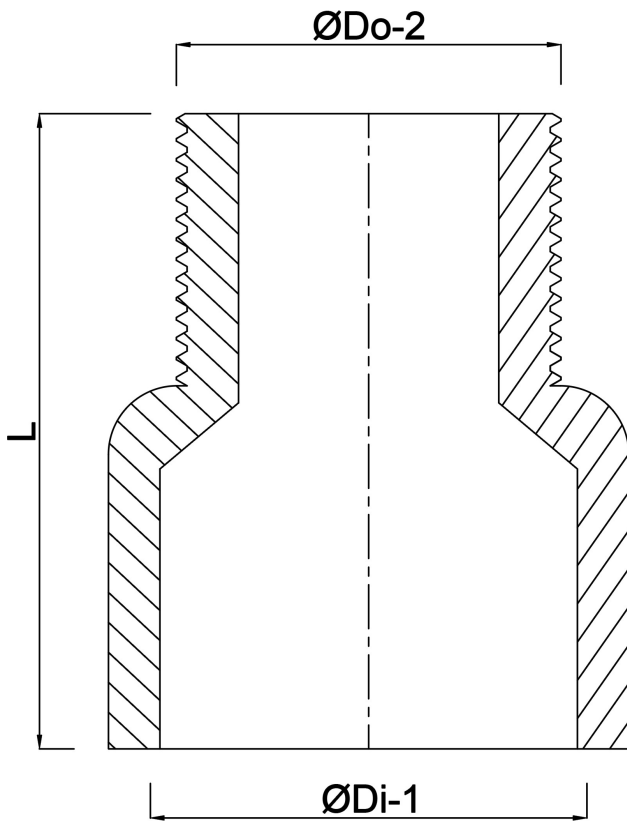

**Adaptor bush PVC-U 1 1/2" x 1
1/2" imperial glue socket x
male thread 10bar DN40 white
(0180129)**

TECHNICAL SPECIFICATIONS

Colour	white
Material	PVC-U
Connection	imperial glue socket x male thread
Pressure	10 bar
Size	1 1/2" x 1 1/2"
Length	65 mm
DN	40
Outer ø	62 mm

DIMENSIONS

L	65 mm
ØDi-1	1 1/2 "
ØDo-2	1 1/2 "

Last modified date: 23/05/2026

Bosta UK Ltd.
Reflection House
Olding Road
Bury St. Edmunds
Suffolk
IP33 3TA
T +44 (0) 1284 716580
E enquiries@bosta.co.uk
<http://www.bosta.com>