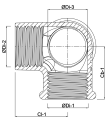

# Profec Nr. 221 Y-bend cast iron galvanised 1/2" female thread 25bar DVGW (1022102)

# TECHNICAL SPECIFICATIONS

Material	cast iron
Surface treatment	galvanised
Approval	DVGW
Connection	female thread
Fitting nr.	Nr. 221
Temperature range	-20°C - 120°C
Pressure	25 bar
Size	1/2"

## DIMENSIONS

Cb-1	28 mm
Cl-1	28 mm
ØDi-1	1/2 "
ØDi-2	1/2 "
ØDi-3	1/2 "

**Last modified date: 14/03/2026**

Bosta UK Ltd.  
Reflection House  
Olding Road  
Bury St. Edmunds  
Suffolk  
IP33 3TA  
T +44 (0) 1284 716580  
E [enquiries@bosta.co.uk](mailto:enquiries@bosta.co.uk)  
<http://www.bosta.com>