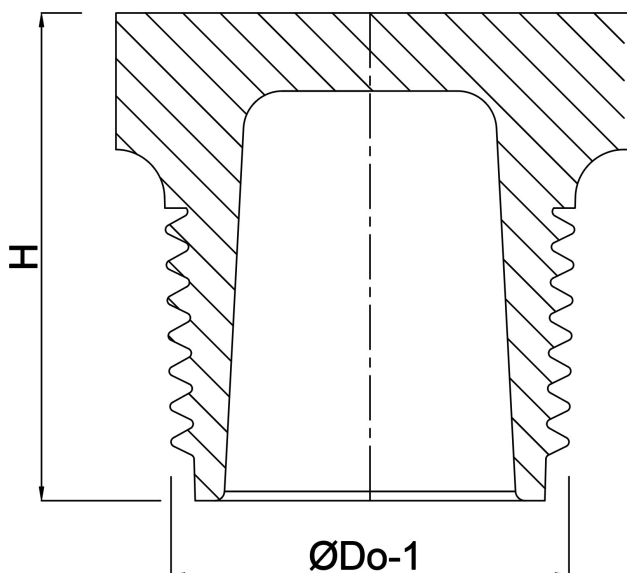

# TECHNICAL SPECIFICATIONS

Material stainless steel 316

Connection male thread

Fitting nr. Nr. 290

Pressure 16 bar

Max. temp. 100 °C

Size 1/4"

## DIMENSIONS

H 14 mm

ØDo-1 1/4 "

**Last modified date: 22/05/2026**

Bosta UK Ltd.  
Reflection House  
Olding Road  
Bury St. Edmunds  
Suffolk  
IP33 3TA  
T +44 (0) 1284 716580  
E [enquiries@bosta.co.uk](mailto:enquiries@bosta.co.uk)  
<http://www.bosta.com>