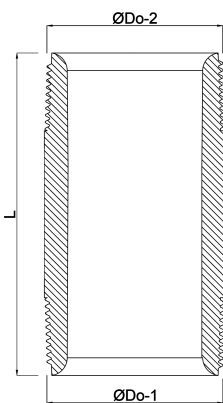

**Profec Nr. 23 Pipe nipple steel
black 1/2" male thread 16bar
100 mm (1162100)**

TECHNICAL SPECIFICATIONS

Material steel black

Connection male thread

DIN Standard DIN 2982

Fitting nr. Nr. 23

Pressure 16 bar

Size 1/2"

Length 100 mm

DIMENSIONS

L 100 mm

ØDo-1 1/2 "

ØDo-2 1/2 "

Last modified date: 14/03/2026

Bosta UK Ltd.
Reflection House
Olding Road
Bury St. Edmunds
Suffolk
IP33 3TA
T +44 (0) 1284 716580
E enquiries@bosta.co.uk
<http://www.bosta.com>