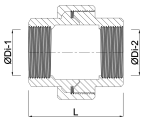

**Profec Nr. 330 Union coupler
stainless steel 316 1 1/2"
female thread 10bar type flat
(0080935)**

TECHNICAL SPECIFICATIONS

Type	flat
Material	stainless steel 316
Material seal	teflon
Connection	female thread
Fitting nr.	Nr. 330
Pressure	10 bar
Size	1 1/2"
Length	56 mm
Outer ø	67 mm

DIMENSIONS

Kn	69.5 mm
L	54 mm
ØDi-1	1 1/2 "
ØDi-2	1 1/2 "

Last modified date: 13/03/2026

Bosta UK Ltd.
Reflection House
Olding Road
Bury St. Edmunds
Suffolk
IP33 3TA
T +44 (0) 1284 716580
E enquiries@bosta.co.uk
<http://www.bosta.com>