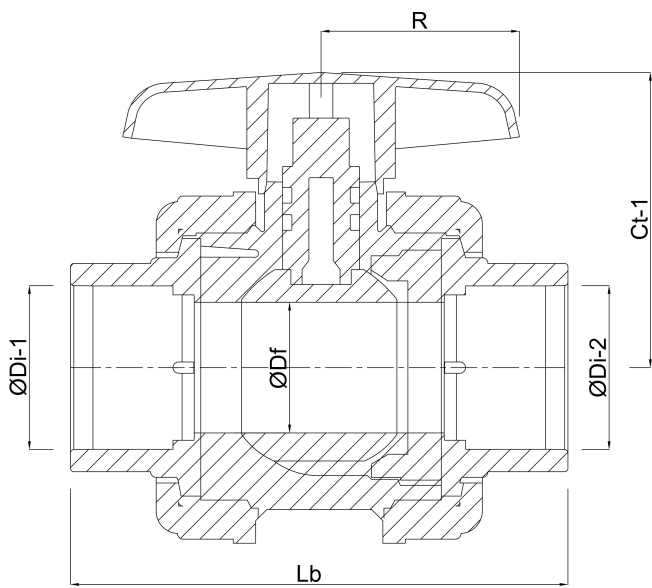

Ball material PVC-U

Material housing PVC-U

Material seal PE/EPDM

Connection imperial glue socket

Temperature range 10°C - 60°C

Size 2"

Pressure 10 bar

## DIMENSIONS

Ct-1 120 mm

Lb 198 mm

R 122 mm

ØDf 60 mm

ØDi-1 2 "

ØDi-2 2 "

**Last modified date: 11/03/2026**