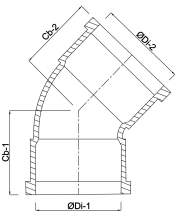

**Profec Long bend 45° PVC-U 75
mm glue socket 10bar grey
type made from tubing
(0110215)**

TECHNICAL SPECIFICATIONS

Colour	grey
Type	made from tubing
Material	PVC-U
Connection	glue socket
Size	75 mm
Pressure	10 bar

DIMENSIONS

Cb-1	110 mm
Cb-2	110 mm
Mold	hand formed
ØDi-1	75 mm
ØDi-2	75 mm
β	45 °

Last modified date: 13/03/2026

Bosta UK Ltd.
Reflection House
Olding Road
Bury St. Edmunds
Suffolk
IP33 3TA
T +44 (0) 1284 716580
E enquiries@bosta.co.uk
<http://www.bosta.com>